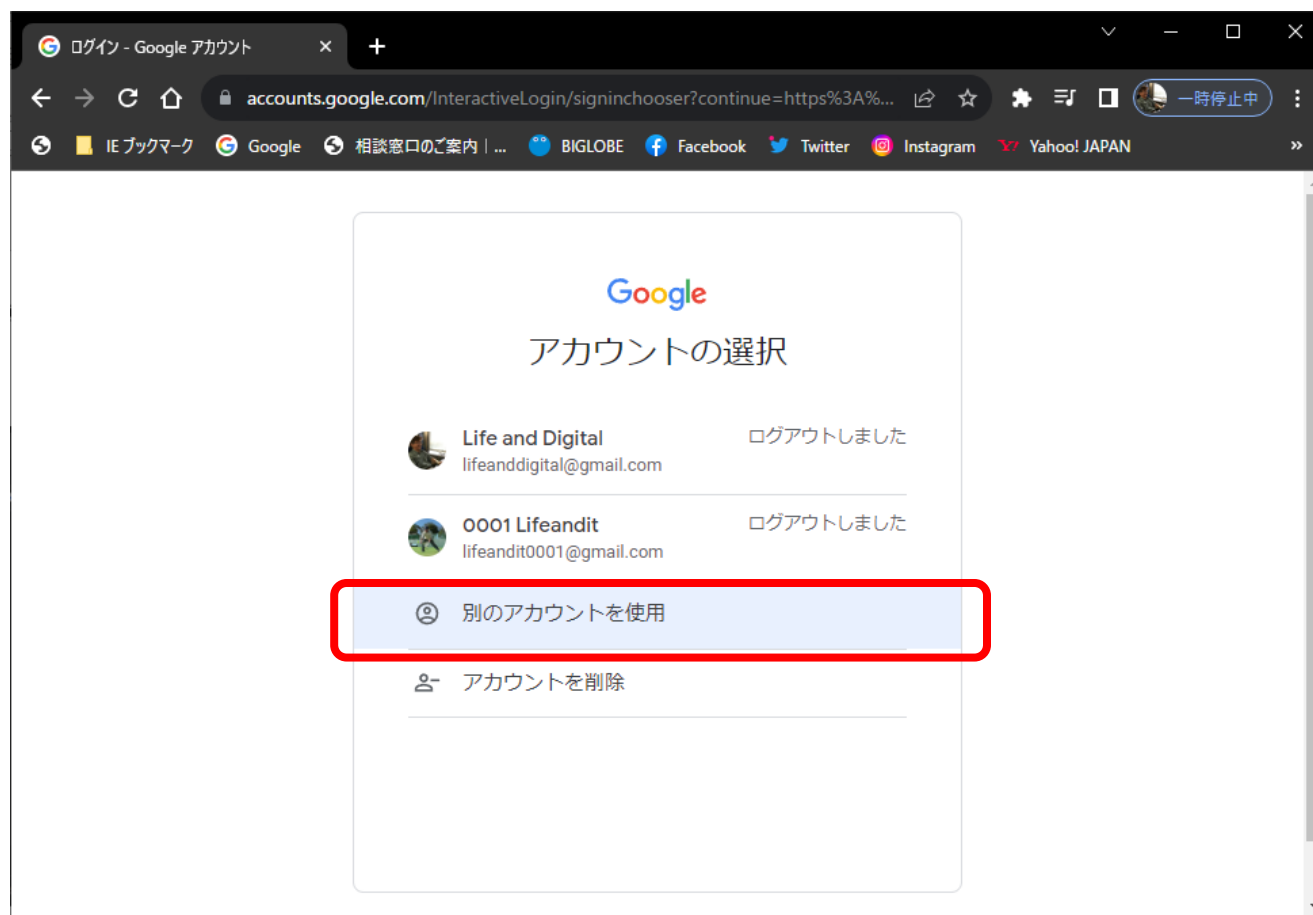

Google Chrome にログイン

Googleにログイン

別のアカウントを選択

アカウント入力

パスワード入力

The image shows a browser window displaying the Google account login page. The browser's address bar shows the URL: `accounts.google.com/signin/v2/challenge/pwd?continue=https%3A%2...`. The page content includes the Google logo, the account name "0001 Lifeandit", and the email address "lifeandit0001@gmail.com". A red rectangular box highlights the password input field, which contains the text "パスワードを入力" and a series of dots representing the password. Below the input field is a checkbox labeled "パスワードを表示する". At the bottom of the form, there is a link "パスワードをお忘れの場合" and a blue button labeled "次へ".