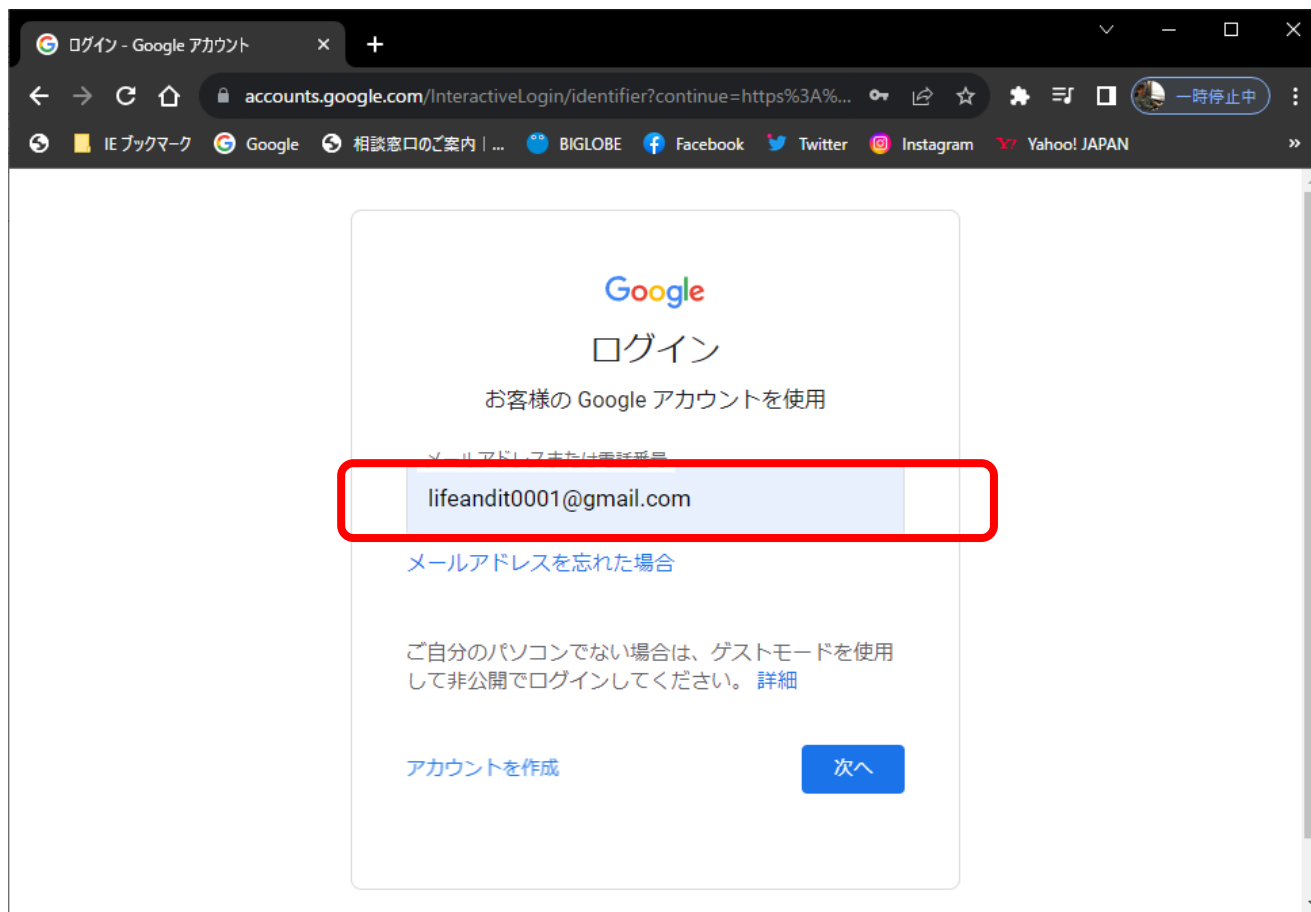

Google Chrome にログイン

Googleにログイン

別のアカウントを選択

アカウント入力

パスワード入力

The image shows a browser window displaying the Google account login page. The browser's address bar shows the URL: `accounts.google.com/signin/v2/challenge/pwd?continue=https%3A%2...`. The page content includes the Google logo, the account name "0001 Lifeandit", and the email address "lifeandit0001@gmail.com". A red rectangular box highlights the password input field, which contains the text "パスワードを入力" and a series of dots representing the password. Below the input field is a checkbox labeled "パスワードを表示する". At the bottom of the form, there is a link "パスワードをお忘れの場合" and a blue button labeled "次へ".