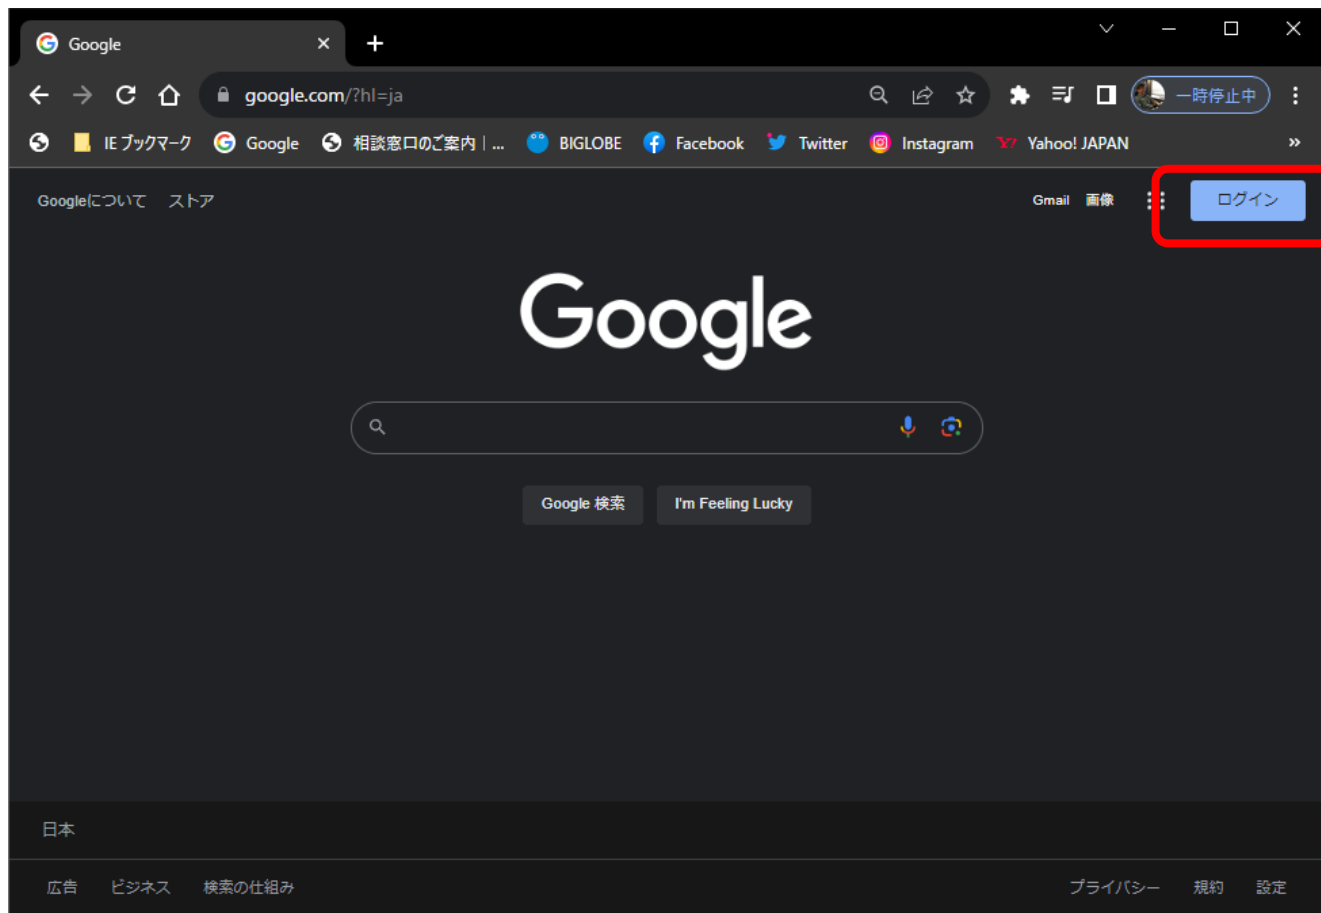

Google Chrome にログイン

Googleにログイン

別のアカウントを選択

アカウント入力

パスワード入力

The image shows a browser window displaying the Google account login page. The browser's address bar shows the URL: `accounts.google.com/signin/v2/challenge/pwd?continue=https%3A%2...`. The page content includes the Google logo, the account name "0001 Lifeandit", and the email address "lifeandit0001@gmail.com". A red rectangular box highlights the password input field, which contains the text "パスワードを入力" and a series of dots representing the password. Below the input field is a checkbox labeled "パスワードを表示する". At the bottom of the form, there is a link "パスワードをお忘れの場合" and a blue button labeled "次へ".