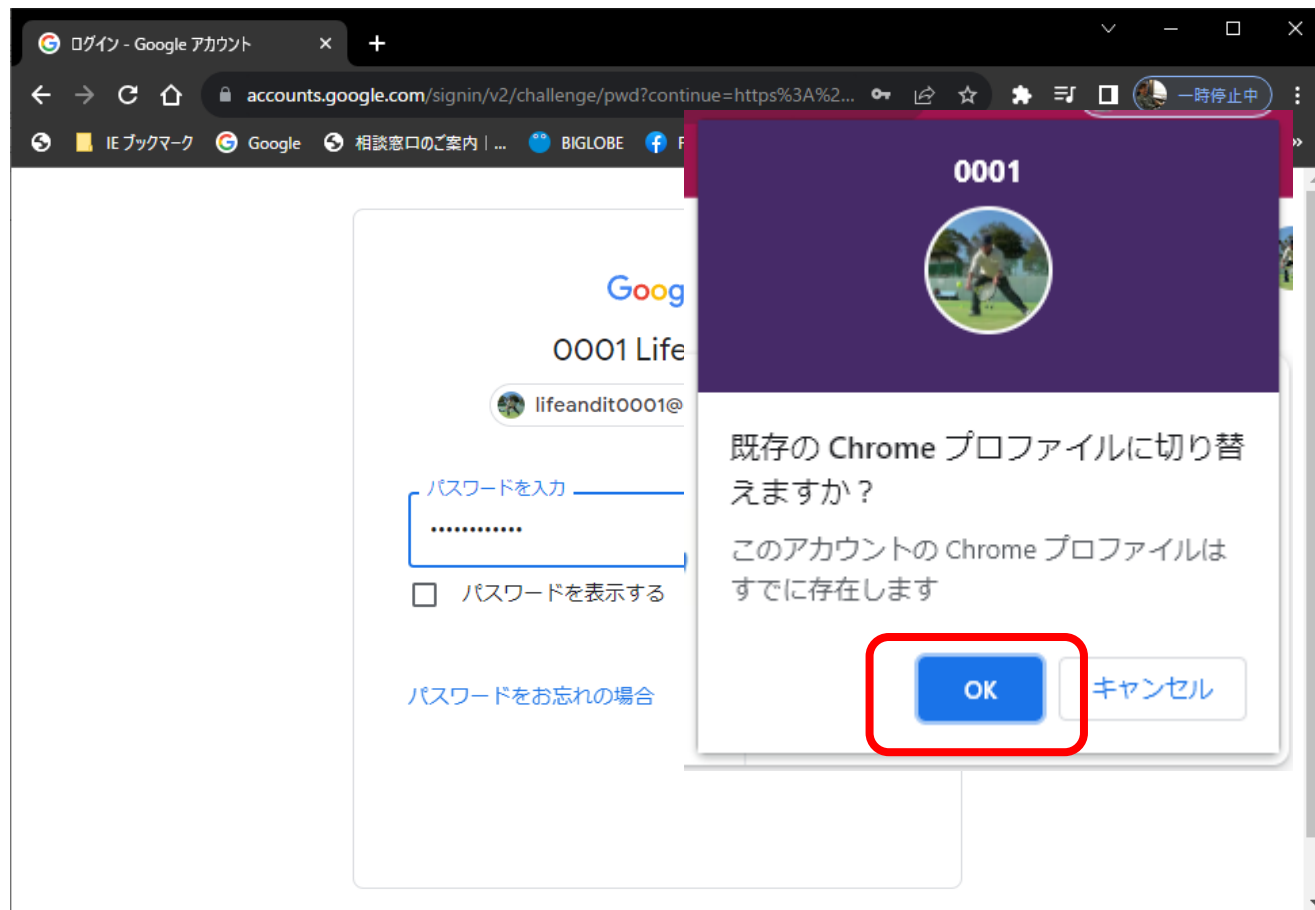

ログイン完了

こども未来創成協会：会員以外の方の無断転用・再配布を禁じます